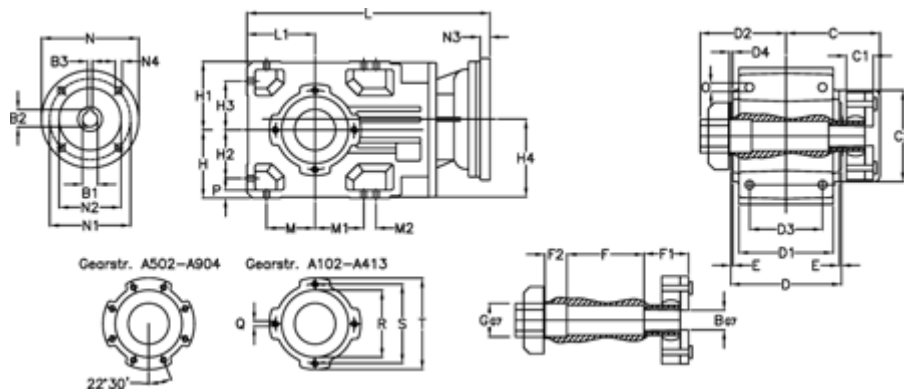

Article number: 29600102556025

Description: Bevel helical gearbox
A102QF20-25,5-P71B5

Measures

B = 20	D1 = 95	F2 = 36	L = 282.5	N3 = -
B1 = 14	D2 = 90	G = 32	L1 = 70	N4 = M8x16
B2 = 16.3	D3 = 75	GA = 14,5 NM	M = 50.0	O = 9.5
B3 = 5	d4 = 4.5	H = 70	M1 = 50.0	P = 9
C = 101.5	Description = A102QF-xx-P71 B5	H1 = 70	M2 = -	Q = M8x12
C1 = 29	E = 3.0	H2 = 50.0	N = 160	R = 80
C2 = 83.0	F = 77.5	H3 = 50.0	N1 = 130	S = 100
D = 117	F1 = 36.0	H4 = 83.0	N2 = 110	T = 120